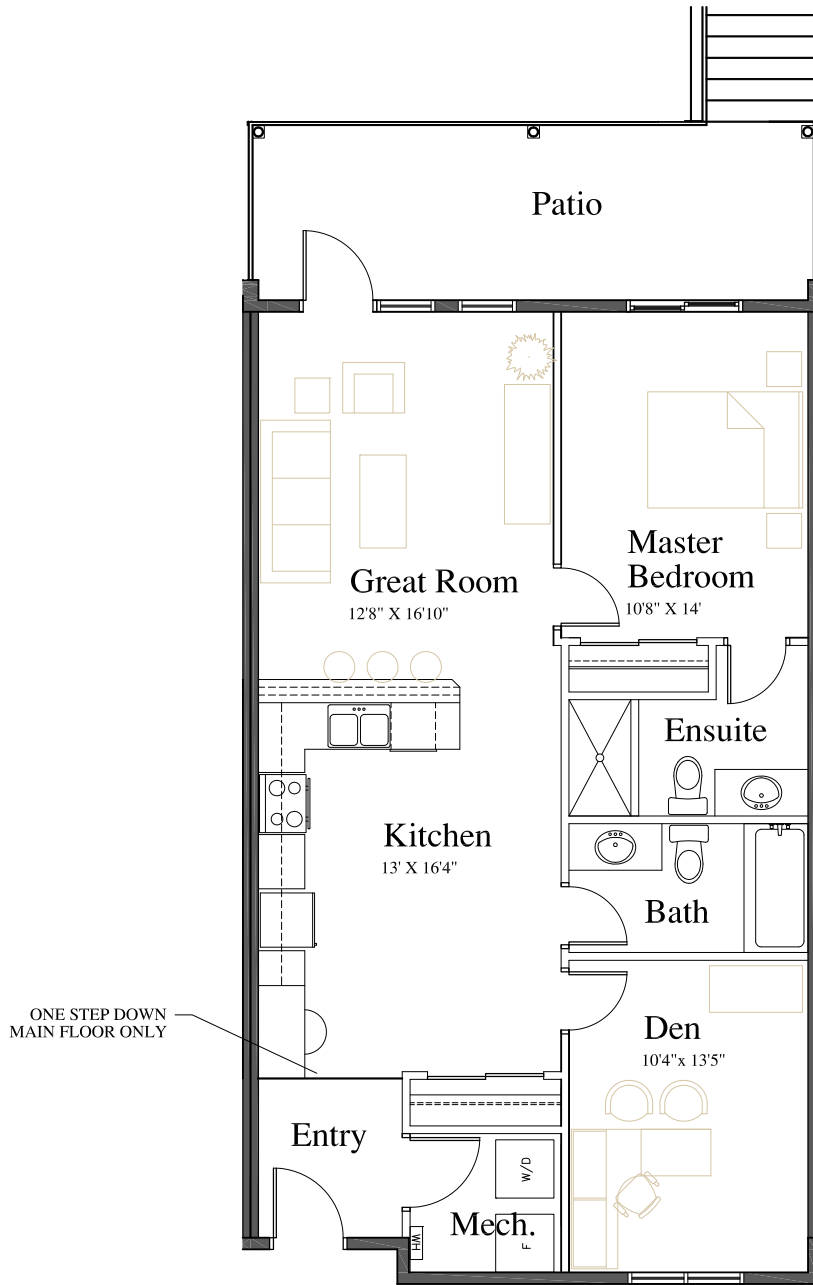

BROWNSTONES I

72 AVE & 108 STREET EDMONTON AB

SUITE TYPE 'C'

One Bedroom + Den
1016 Sq. Ft
(Unit 102,202,302
107,207,307,407
113,213,313,413,
118,218,318)