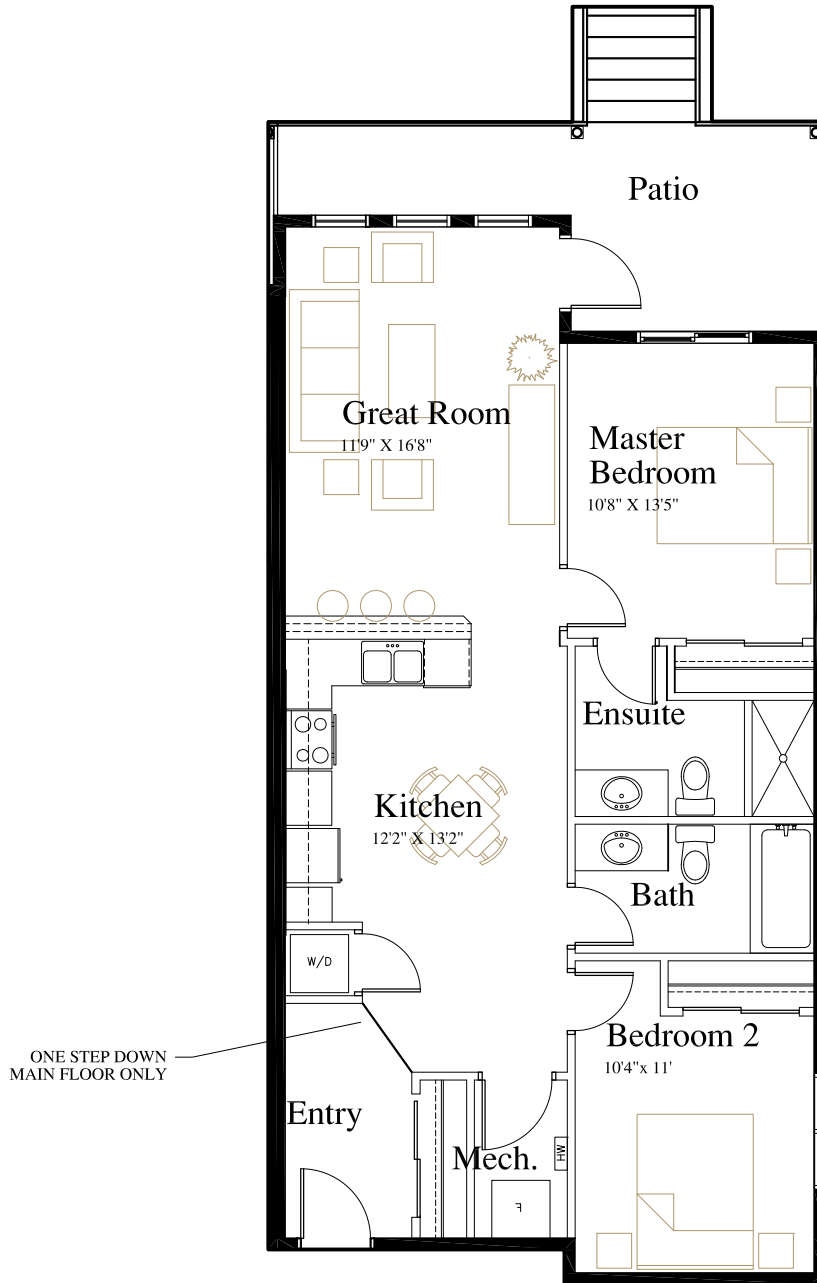

BROWNSTONES I

72 AVE & 108 STREET EDMONTON AB

SUITE TYPE 'E'

Two Bedroom
1006 Sq. Ft
(Unit 104,116
200,220
300,304,316,320)